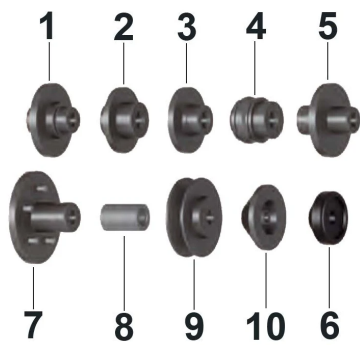

Bike Monolever Kit

ProBike III

Art. Nr.: 8-21120014