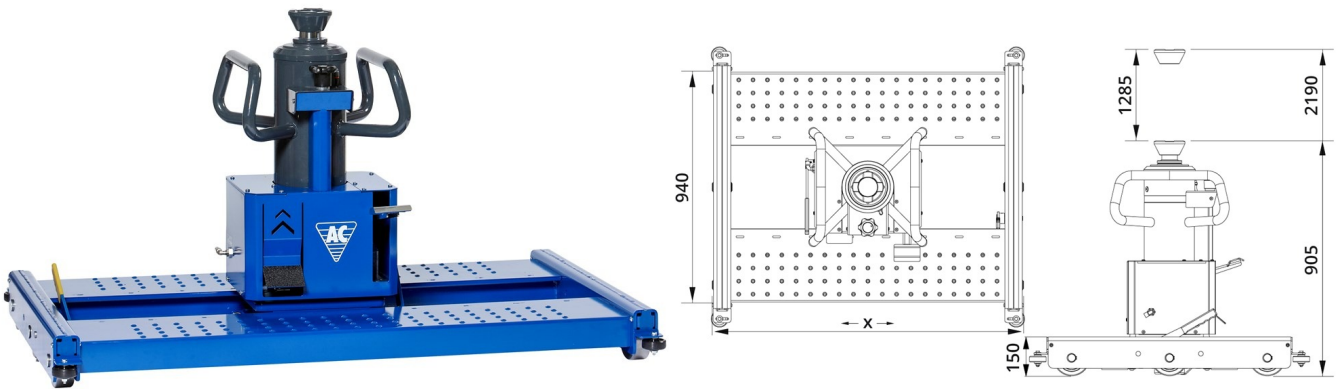

# FLOOR PIT JACK GGD150S

## AIR HYDRAULIC FLOOR PIT JACK RUNNING IN RAILS. SLIM AND COMPACT DESIGN WITH TRAVERSING RAM

Item number: 5901000

- ✓ Traversing ram ensures a wide reach under the vehicle and enables the mechanic to move freely back and forth in the pit
- ✓ Base frame wheels fitted with bearings for optimum manoeuvrability
- ✓ Ideal for dismounting and re-mounting of gearboxes
- ✓ Rapid and precise air hydraulic unit with high speed ram travel

<b>Capacity:</b>	15 t
<b>Stroke:</b>	1285 mm
<b>Min height:</b>	905 mm
<b>Max height:</b>	2190 mm
<b>Basewidth:</b>	According to pit width
<b>Basedepth:</b>	940 mm
<b>Cylinder diameter:</b>	60 mm
<b>Air supply:</b>	8 - 10 bar
<b>Weight:</b>	250 kg

**US-130**  
U-saddle

Item number: 9113240

The image shows a dark grey U-shaped metal saddle with a brass-colored threaded stud protruding from the bottom center. The saddle has two raised, curved flanges on the sides.